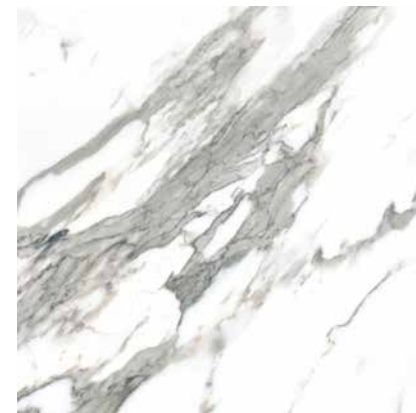

# Marmietta

Azul 2500×1200×6mm

Gioia 2500×1200×6mm

Onyx 2500×1200×6mm

Vagli 2500×1200×6mm

FINISHES – MATT + POLISHED